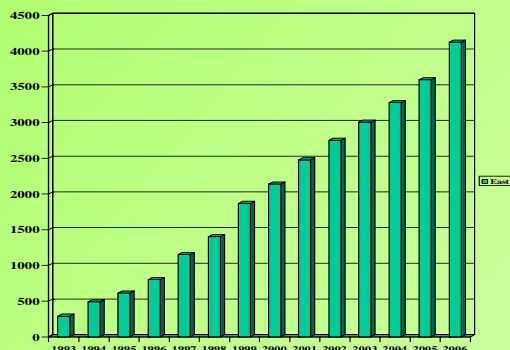

Pattern of increase in subscriptions to IPMnet News

IPMnet NEWS - Future Direction

In 2003 IPMnet NEWS forged a linkage with the four U.S. Department of Agriculture-sponsored Regional Pest Management Centers. Now, each issue of IPMnet NEWS includes a special section with articles related to the Centers.

We are also now connected to the USDA IPM CRSP, and will increasingly be reporting on the projects associated with this program.

Plans for IPMnet NEWS call for continuing to serve the global IPM community with timely information, as well as include material of relevance to the regional centers. Both e-mail and web versions will be supported.

IPMnet NEWS - Subscriptions are Free

To subscribe

Send the message "subscribe" to:
IPMnet@science.oregonstate.edu

and specify the e-mail address you wish IPMnet to use.

Financial support is provided by the USDA CSREES, the OSU IPPC and the USDA IPM CRSP